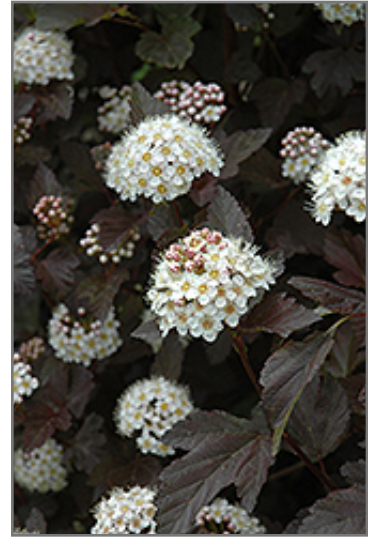

Diablo® Ninebark*
Physocarpus opulifolius 'Monlo'

Height: 8 feet

Spread: 8 feet

Sunlight: ○ ●

Hardiness Zone: 2b

Other Names: Eastern Ninebark

Description:

A large spreading shrub with intensely purple leaves all season long, small white flowers followed by pretty reddish fruit which show well against the foliage, and interesting peeling papery bark; extremely tough and durable, makes a superb color accent

Ornamental Features

Diablo Ninebark features showy clusters of white flowers at the ends of the branches from late spring to early summer, which emerge from distinctive pink flower buds. It has attractive deep purple deciduous foliage which emerges burgundy in spring. The serrated lobed leaves are highly ornamental and turn an outstanding red in the fall. It features abundant showy red capsules from early to mid fall. The peeling tan bark adds an interesting dimension to the landscape.

Landscape Attributes

Diablo Ninebark is a multi-stemmed deciduous shrub with an upright spreading habit of growth. Its relatively coarse texture can be used to stand it apart from other landscape plants with finer foliage.

This shrub will require occasional maintenance and upkeep, and can be pruned at anytime. It has no significant negative characteristics.

Diablo Ninebark is recommended for the following landscape applications;

Diablo Ninebark flowers
Photo courtesy of NetPS Plant Finder