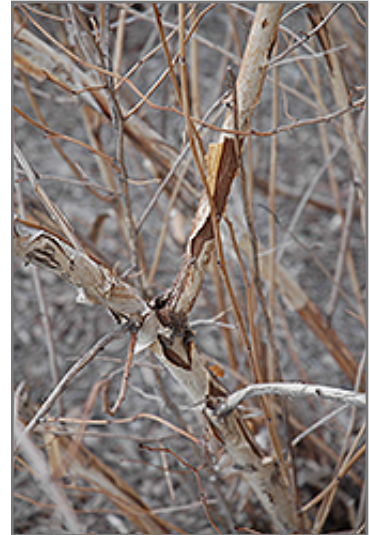

Diablo Ninebark bark
Photo courtesy of NetPS Plant Finder

* This is a 'special order' plant - contact store for details

Thank you for choosing Seoane's Garden Center

551 Bedford St Abington, MA 02351 | 781-878-1306 | garden@seoanelandscape.com