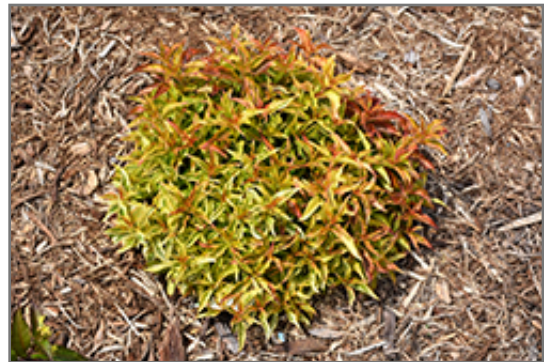

My Monet Sunset Weigela
Photo courtesy of NetPS Plant Finder

Thank you for choosing Seoane's Garden Center