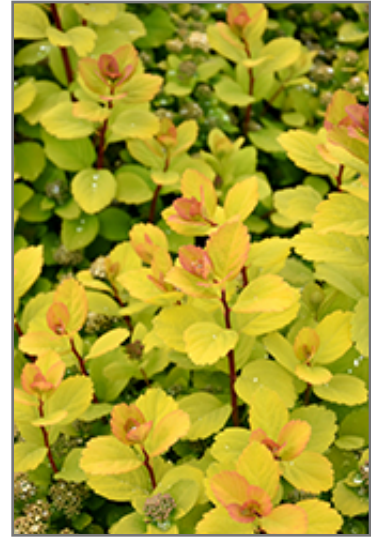

*Glow Girl Birch Leaf Spirea foliage
Photo courtesy of NetPS Plant Finder*

Thank you for choosing Seoane's Garden Center

551 Bedford St Abington, MA 02351 | 781-878-1306 | garden@seoanelandscape.com