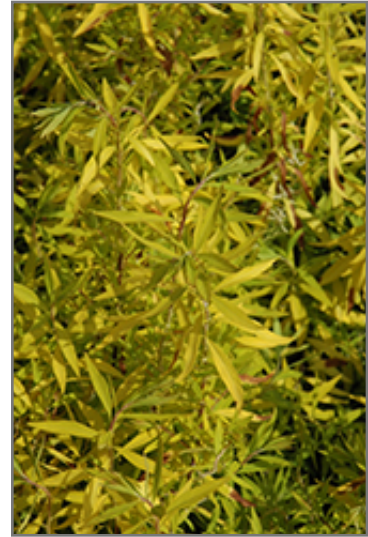

*Mellow Yellow Spirea foliage
Photo courtesy of NetPS Plant Finder*

Thank you for choosing Seoane's Garden Center

551 Bedford St Abington, MA 02351 | 781-878-1306 | garden@seoanelandscape.com