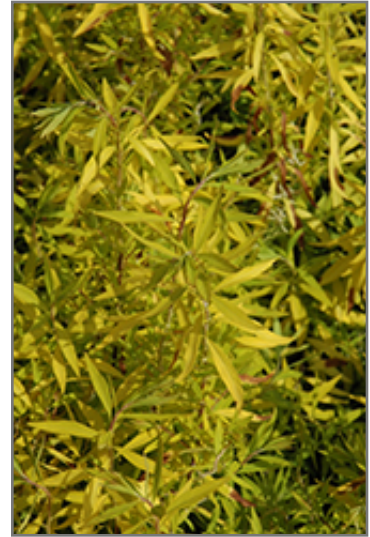

*Mellow Yellow Spirea foliage
Photo courtesy of NetPS Plant Finder*

Thank you for choosing Seoane's Garden Center

551 Bedford St Abington, MA 02351 | 781-878-1306 | garden@seoanelandscape.com