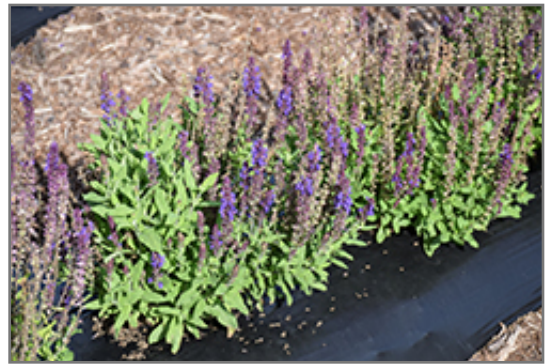

New Dimension Blue Sage in bloom
Photo courtesy of NetPS Plant Finder

Thank you for choosing Seoane's Garden Center