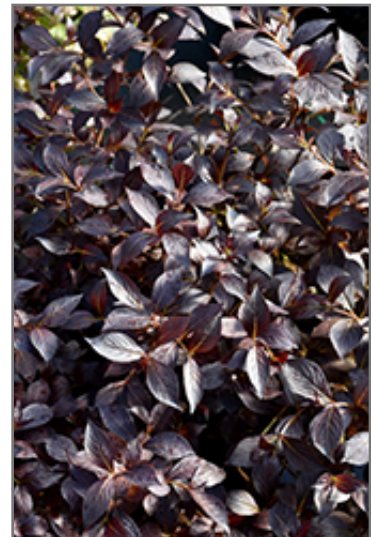

Midnight Wine Shine Weigela flowers
Photo courtesy of NetPS Plant Finder

Thank you for choosing Seoane's Garden Center