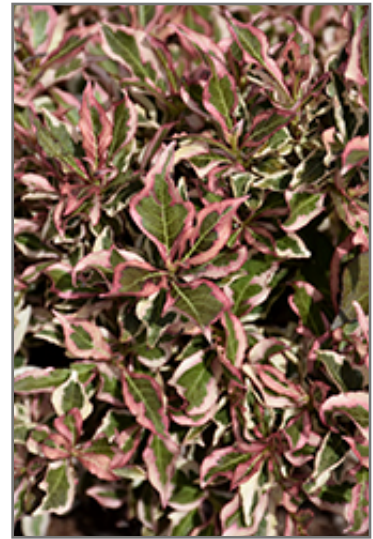

My Monet Weigela foliage
Photo courtesy of NetPS Plant Finder

Thank you for choosing Seoane's Garden Center