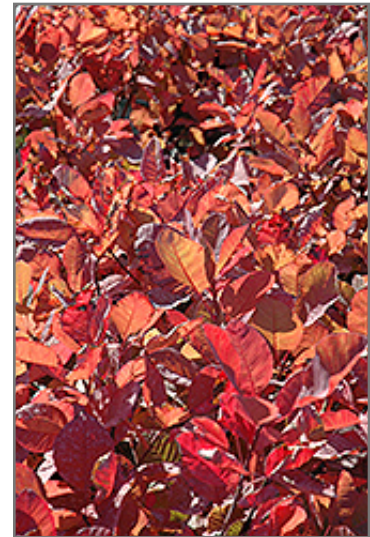

*Grace Smokebush in fall
Photo courtesy of NetPS Plant Finder*

* This is a 'special order' plant - contact store for details

Thank you for choosing Seoane's Garden Center

551 Bedford St Abington, MA 02351 | 781-878-1306 | garden@seoanelandscape.com