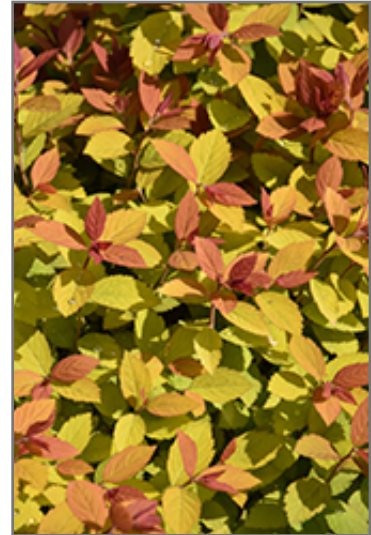

Double Play Big Bang® Spirea *Spiraea 'Tracy'*

Height: 3 feet

Spread: 3 feet

Sunlight: ○

Hardiness Zone: 4a

Group/Class: Double Play Series

Description:

This variety features orange-red emerging foliage that transitions to deep yellow; clusters of pink and hot pink blooms in spring and summer; a fantastic garden focal point for the spring and summer

Ornamental Features

Double Play Big Bang Spirea features showy clusters of shell pink flowers with hot pink eyes at the ends of the branches from mid spring to mid summer. It has yellow deciduous foliage which emerges red in spring. The serrated pointy leaves turn an outstanding brick red in the fall.

Landscape Attributes

Double Play Big Bang Spirea is a multi-stemmed deciduous shrub with a more or less rounded form. Its relatively fine texture sets it apart from other landscape plants with less refined foliage.

This shrub will require occasional maintenance and upkeep, and is best pruned in late winter once the threat of extreme cold has passed. It is a good choice for attracting butterflies to your yard, but is not particularly attractive to deer who tend to leave it alone in favor of tastier treats. It has no significant negative characteristics.

Double Play Big Bang Spirea is recommended for the following landscape applications;

*Double Play Big Bang Spirea foliage
Photo courtesy of NetPS Plant Finder*