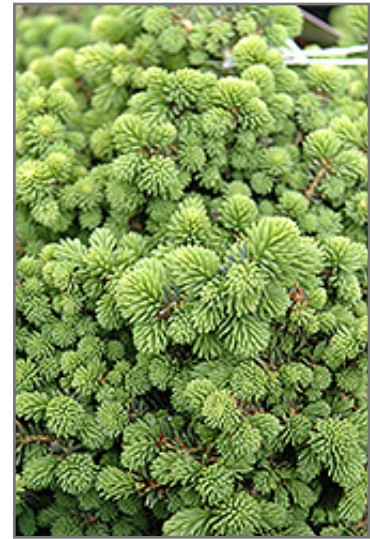

Little Gem Spruce foliage
Photo courtesy of NetPS Plant Finder

Thank you for choosing Seoane's Garden Center