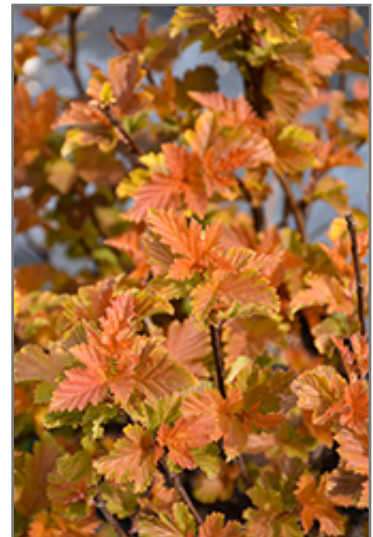

Savannah Sunset™ Ninebark - New For 2025!

Physocarpus opulifolius 'LP1'

Height: 4 feet

Spread: 3 feet

Sunlight:

Hardiness Zone: 3a

Description:

A compact upright shrub putting on a show throughout the seasons; foliage emerges orange before turning yellow-green and finishing dark red-maroon; features small white spirea-like flowers followed by subtle reddish fruit; tough and durable

Ornamental Features

Savannah Sunset Ninebark features showy clusters of white flowers at the ends of the branches in late spring. It has green foliage with hints of yellow which emerges orange in spring. The small serrated lobed leaves turn outstanding shades of dark red and burgundy in the fall. It produces red capsules from early to mid fall. The peeling tan bark adds an interesting dimension to the landscape.

Landscape Attributes

Savannah Sunset Ninebark is a dense multi-stemmed deciduous shrub with an upright spreading habit of growth. Its relatively fine texture sets it apart from other landscape plants with less refined foliage.

Savannah Sunset Ninebark is recommended for the following landscape applications;

- Accent
- Mass Planting
- Hedges/Screening
- General Garden Use

Savannah Sunset Ninebark foliage
Photo courtesy of NetPS Plant Finder