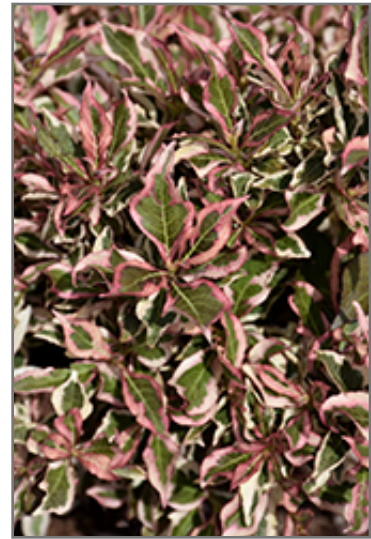

My Monet Weigela foliage
Photo courtesy of NetPS Plant Finder

Thank you for choosing Seoane's Garden Center